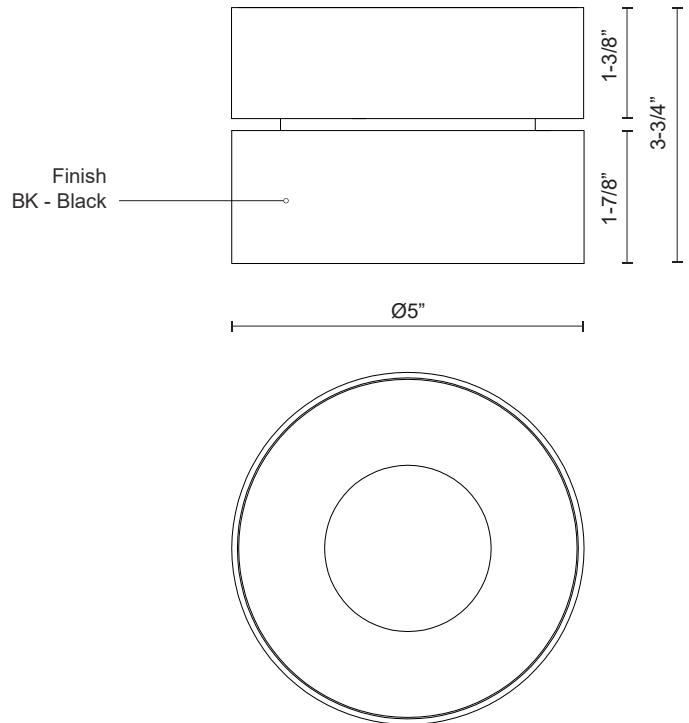

**SOLO**  
**FM9405**  
 FLUSH MOUNT

PROJECT

FM9405-BK  
 Black

**SPECIFICATION DETAILS**

<b>Fixture Dimensions</b>	D5" x H3-3/4"
<b>Light Source</b>	AC LED Module
<b>Wattage</b>	20W
<b>Total Lumens</b>	1500lm
<b>Delivered Lumens</b>	1345lm
<b>Voltage</b>	120V
<b>Color Temperature</b>	3000K
<b>CRI (Ra)</b>	90CRI
<b>Optional Color Temps</b>	2700K - 5000K Available, Minimum Order Quantities Apply
<b>LED Rated Life</b>	50,000 hours
<b>Dimming</b>	100% - 10%, ELV Dimmer (Not Included)
<b>Diffuser Details</b>	Frosted acrylic diffuser
<b>Location</b>	Dry
<b>Mounting Style</b>	All Orientation; Ceiling and Wall;
<b>Canopy Dimensions</b>	D5" x H1-3/8"
<b>Paint Finish</b>	BK02

\* For custom options, consult factory for details.

\* For warranty information, please visit [www.kuzcolighting.com/warranty](http://www.kuzcolighting.com/warranty)

**DESCRIPTION**

LED flush mount made from heavy gauge cast aluminum painted white or black, round cylinder shaped. Adjustable from mounting position 90 degrees with a 360 degrees radius. Perfect for commercial use to control the exact point to direct the light to weather it's against a wall, product display or many other applications. Equipped with our powerful 120V AC LED technology. May be wall or ceiling mounted.